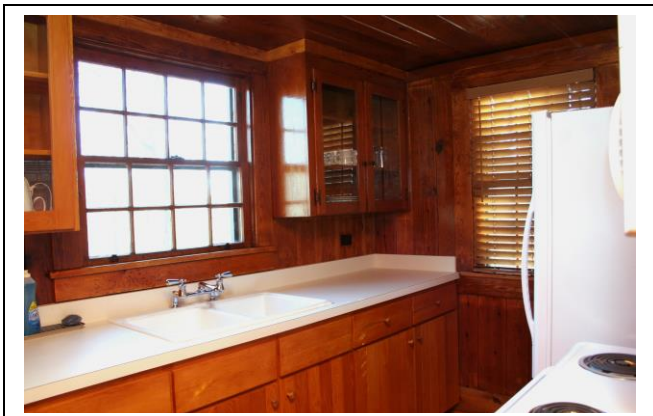

Cabin #8 – 2 Bedroom

Cabin sleeps 6- 1-Queen Bed, 1- Full Bed / 1- Sleeper Sofa

Cabin # 8--- 6 person cabin.

1 Queen Size bed, 1 Full Size bed and a pull out sleeper sofa in the den.

Cabin is equipped with HVAC, fire place, stove, refrigerator, microwave, coffee maker, pots and pans, utensils, plates, glasses and cups for 6. Linens are provided for the beds and sleeper sofa. 6 towels and 6 wash cloths are also provided. *Towels and wash cloths are not exchanged for stays less than 6 nights.* Outside there is a patio with a fire pit, grill, table and chairs. Porch is equipped with rockers. Parking for 2 cars.