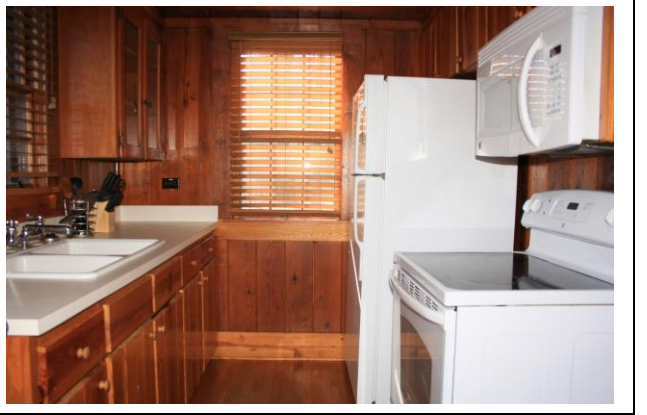

Cabin #6 – 2 Bedrooms

Cabin sleeps 6- 1-Queen Bed/ 1-Full Bed / 1- Sleeper Sofa

Cabin # 6--- 6 person cabin.

Cabin has 1 Queen, 1 Full Size bed and a pull out sleeper sofa in the den.

Cabin is equipped with HVAC, fire place, stove, refrigerator, microwave, coffee maker, pots and pans, utensils, plates, glasses and cups for 6. Linens are provided for the beds and sleeper sofa. 6 towels and 6 wash cloths are also provided. *Towels and wash cloths are not exchanged for stays less than 6 nights.* Outside there is a patio with a fire pit, grill, table and chairs. Screen porch is equipped with rockers. Parking for 2 cars.