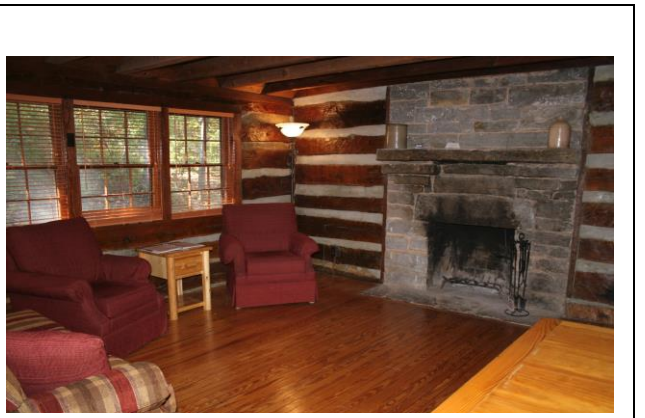

## Cabin #2- 1- Bedroom

Cabin sleeps 4- 1-Full Bed / 1- Sleeper Sofa

### **Cabin # 2--- 4 person cabin.**

Bedroom has a full size bed and there is a pull out sleeper sofa in the den.

Cabin is equipped with HVAC, fire place, stove, refrigerator, microwave, coffee maker, pots and pans, utensils, plates, glasses and cups for 4. Linens are provided for the bed and sleeper sofa. 4 towels and 4 wash cloths are also provided. *Towels and wash cloths are not exchanged for stays less than 6 nights.* Outside there is a fire pit, grill, table and chairs. Screen porch with rockers. Parking for 2 cars.