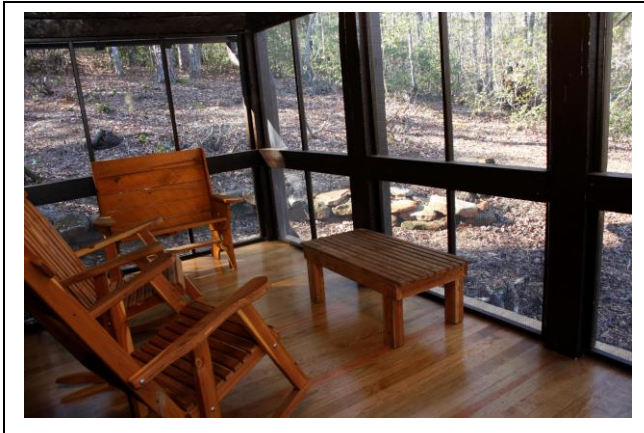

Cabin #1- 1 Bedroom
Cabin sleeps 4- 1-Full Bed / 1- Sleeper Sofa

Cabin # 1--- 4 person cabin.

Bedroom has a full size bed and there is a pull out sleeper sofa in the den.

Cabin is equipped with HVAC, fire place, stove, refrigerator, microwave, coffee maker, pots and pans, utensils, plates, glasses and cups for 4. Linens are provided for the bed and sleeper sofa. 4 towels and 4 wash cloths are also provided. *Towels and wash cloths are not exchanged for stays less than 6 nights.* Outside there is a fire pit, grill, table and chairs. Parking for 2 cars.