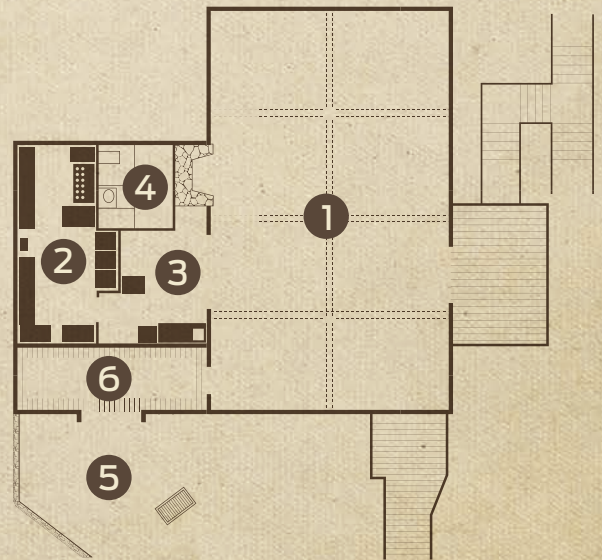

CAMP BUCKHORN

Paris Mountain State Park

Host your next picture-perfect event in the heart of Paris Mountain State Park just six miles from downtown Greenville.

Originally built by the Civilian Conservation Corps, this renovated property is listed on the National Register of Historic Places. It includes a 75-person event space complete with a caterer's kitchen loaded with modern appliances, a large meeting or dining space with restored original wood flooring, an ADA-accessible restroom and an additional restroom facility on the ground floor. Plus, every rental includes use of our 10 rustic cabins that can sleep up to 38 people.

Visit CampBuckhorn.net
for more information.

RATES

Weekday - $1,000 per day
(Tuesday-Thursday, 9 a.m. - 9 p.m. EDT/9 a.m. - 6 p.m. EST)

Weekend - $2,000 (Friday, 3 p.m. - Sunday 11 a.m.)

Weeklong - Contact us for details.

For reservations or inquiries,
call 864.244.5565.

All prices subject to change.

Camp Buckhorn at Paris Mountain State Park
2401 State Park Road
Greenville, South Carolina 29609

SouthCarolinaParks.com

The Lodge at Camp Buckhorn Floorplan