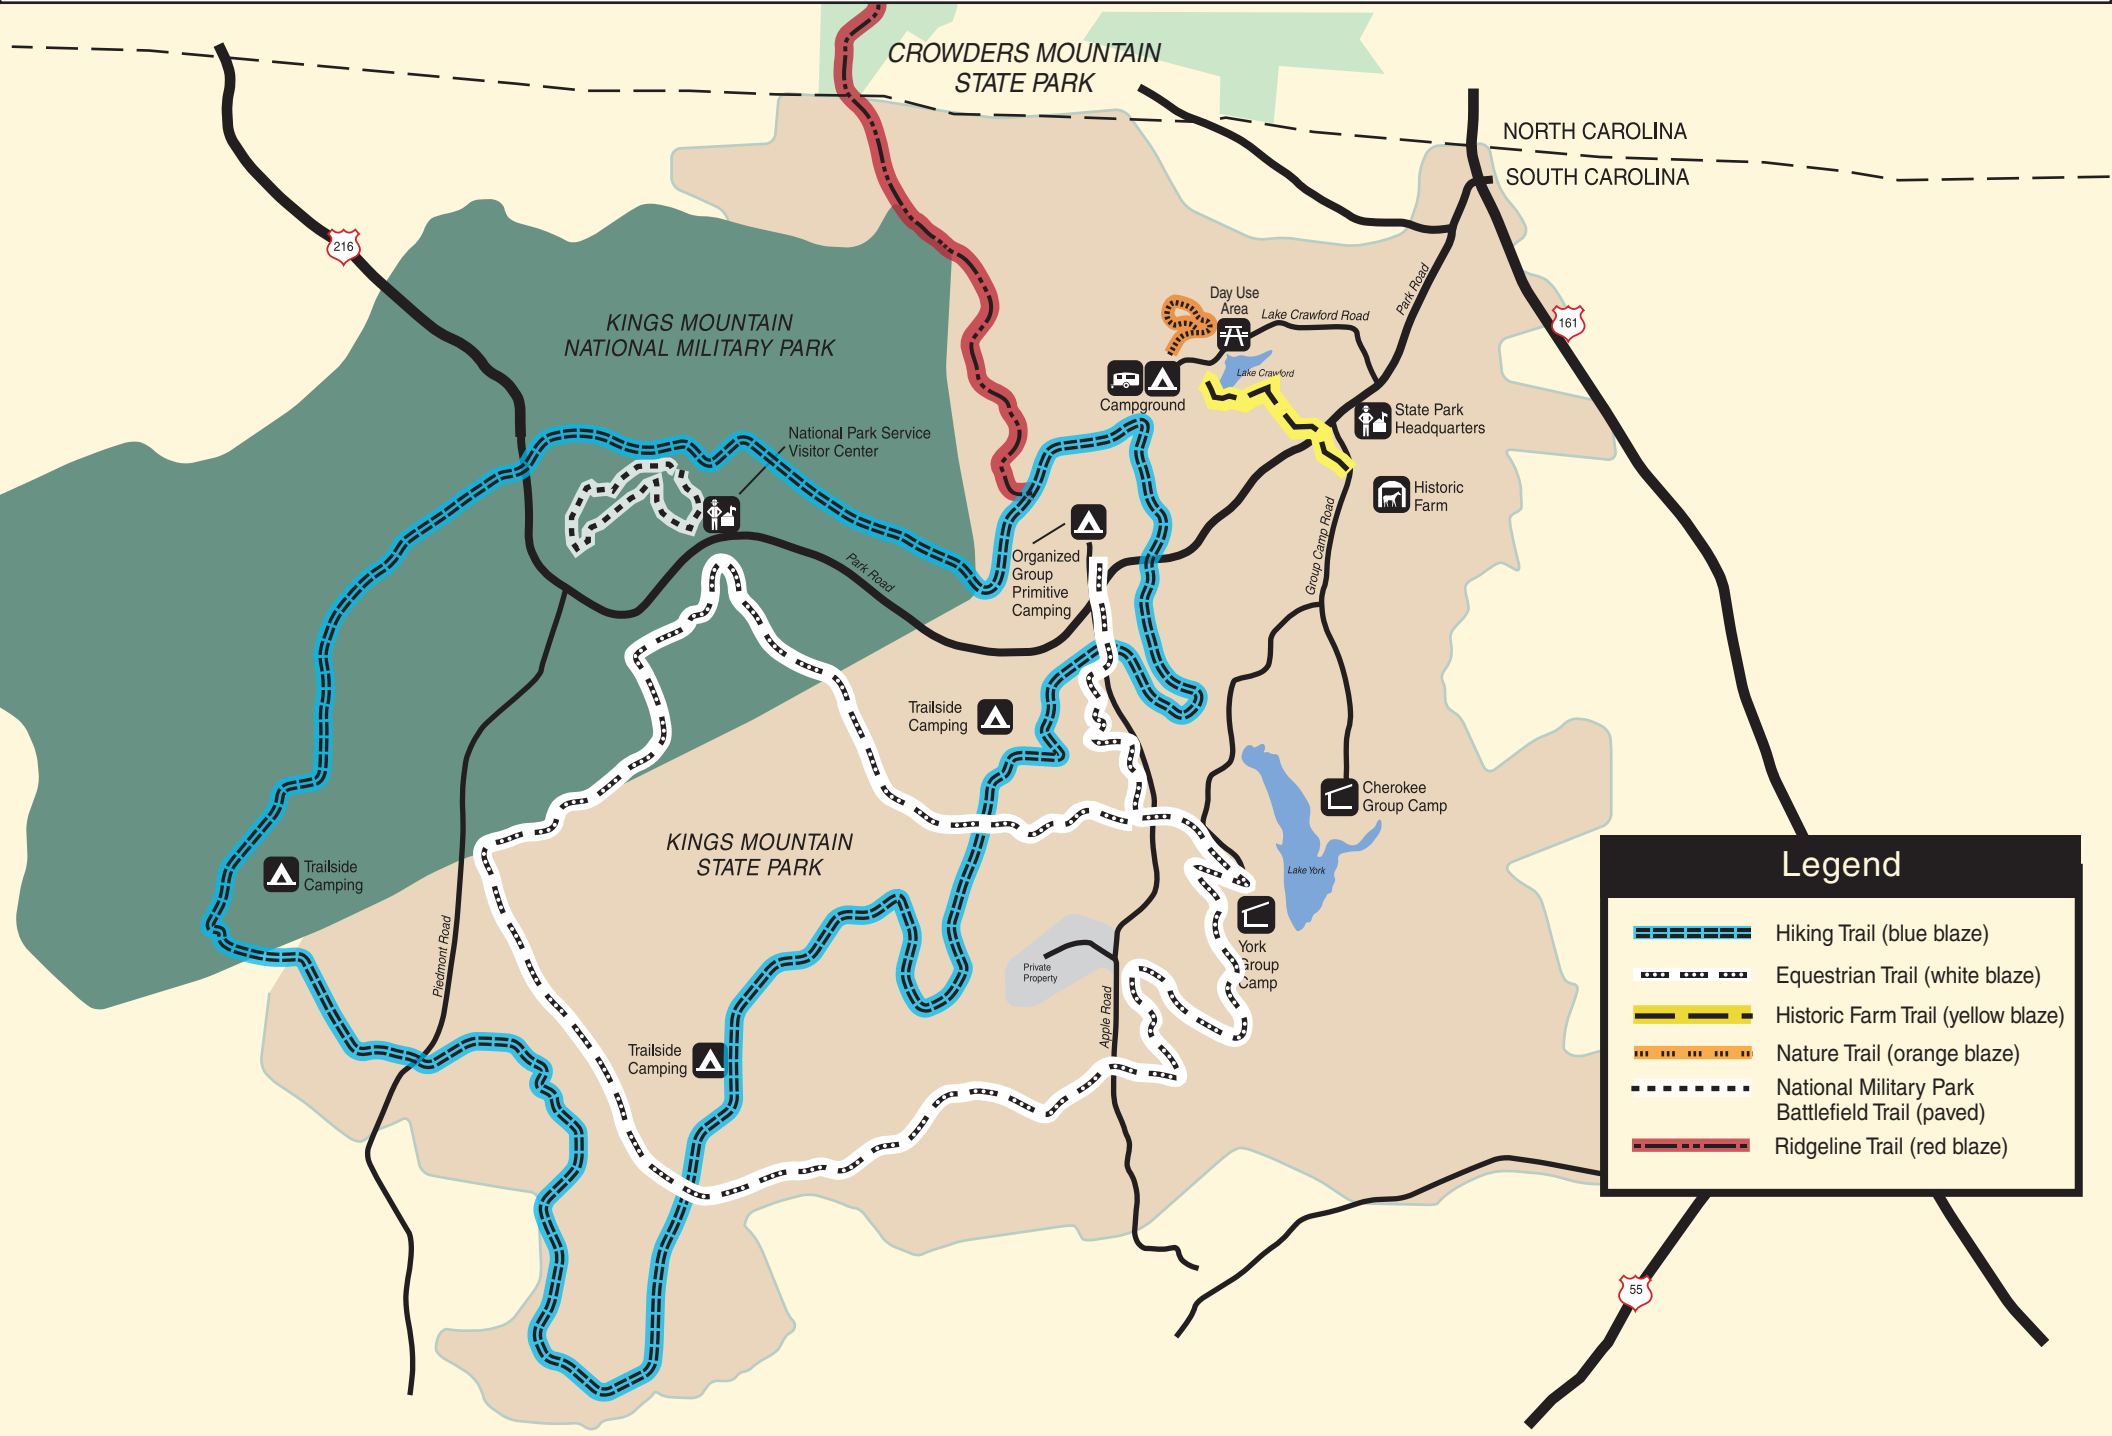

# KINGS MOUNTAIN STATE PARK

### Legend

- Hiking Trail (blue blaze)
- Equestrian Trail (white blaze)
- Historic Farm Trail (yellow blaze)
- Nature Trail (orange blaze)
- National Military Park Battlefield Trail (paved)
- Ridgeline Trail (red blaze)