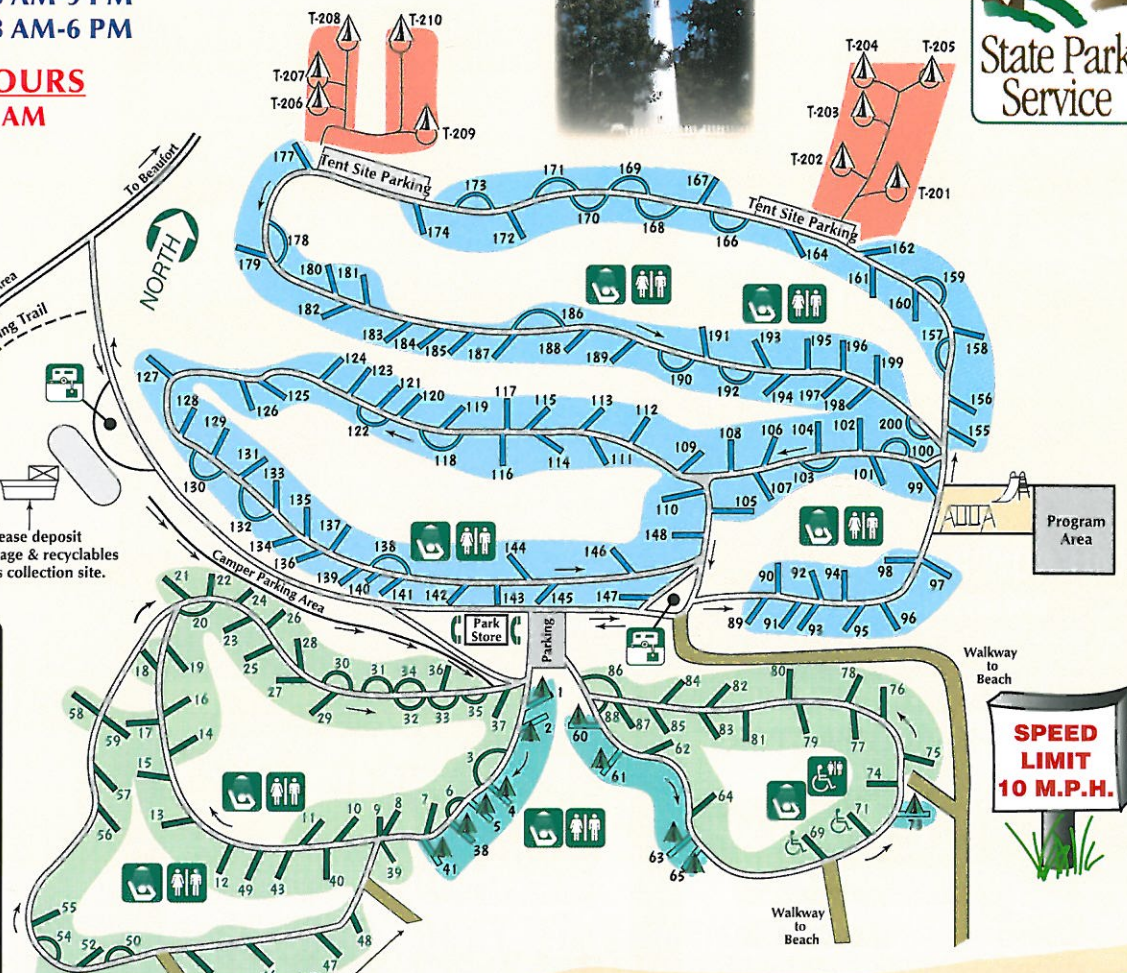

www.SouthCarolinaParks.com

PARK HOURS

Daylight Savings Time: 6 AM-9 PM

Standard Time: 6 AM-6 PM

STORE HOURS

Peak Season: 8 AM-9 PM

Off Season: 8 AM-6 PM

QUIET HOURS

10 PM-7 AM

IMPORTANT:
ALL SITES ARE
RESERVABLE. PLEASE
CHECK-IN AT OFFICE
BEFORE SETTING
UP ON SITE.

Please deposit
all garbage & recyclables
at this collection site.

LEGEND

- Standard Sites
No Electric - Tents Only
- Trailside Sites
No Electric - Tents Only
- 20-30-50 Amp + Water
- 20-30 Amp + Water
- Showers
- Restrooms
- Dump Station
- ADA Restroom
- Handicap Access
- Pay Phone

GPS COORDINATES
32° 23' 26.15 N
80° 26' 18.88 W