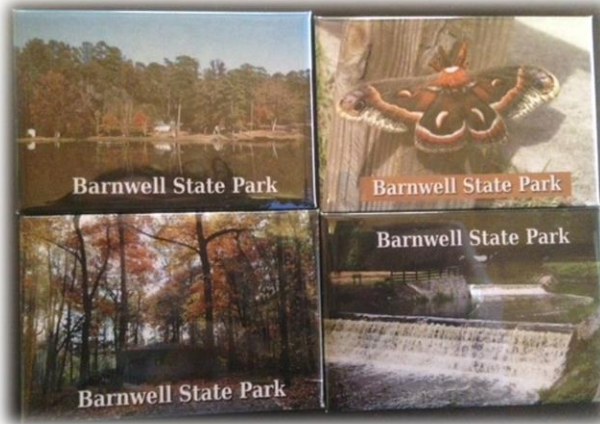

Barnwell State Park Magnets

$2.50

Pond View, Moth, Cabin, Spillway

Item Code: MAGNET