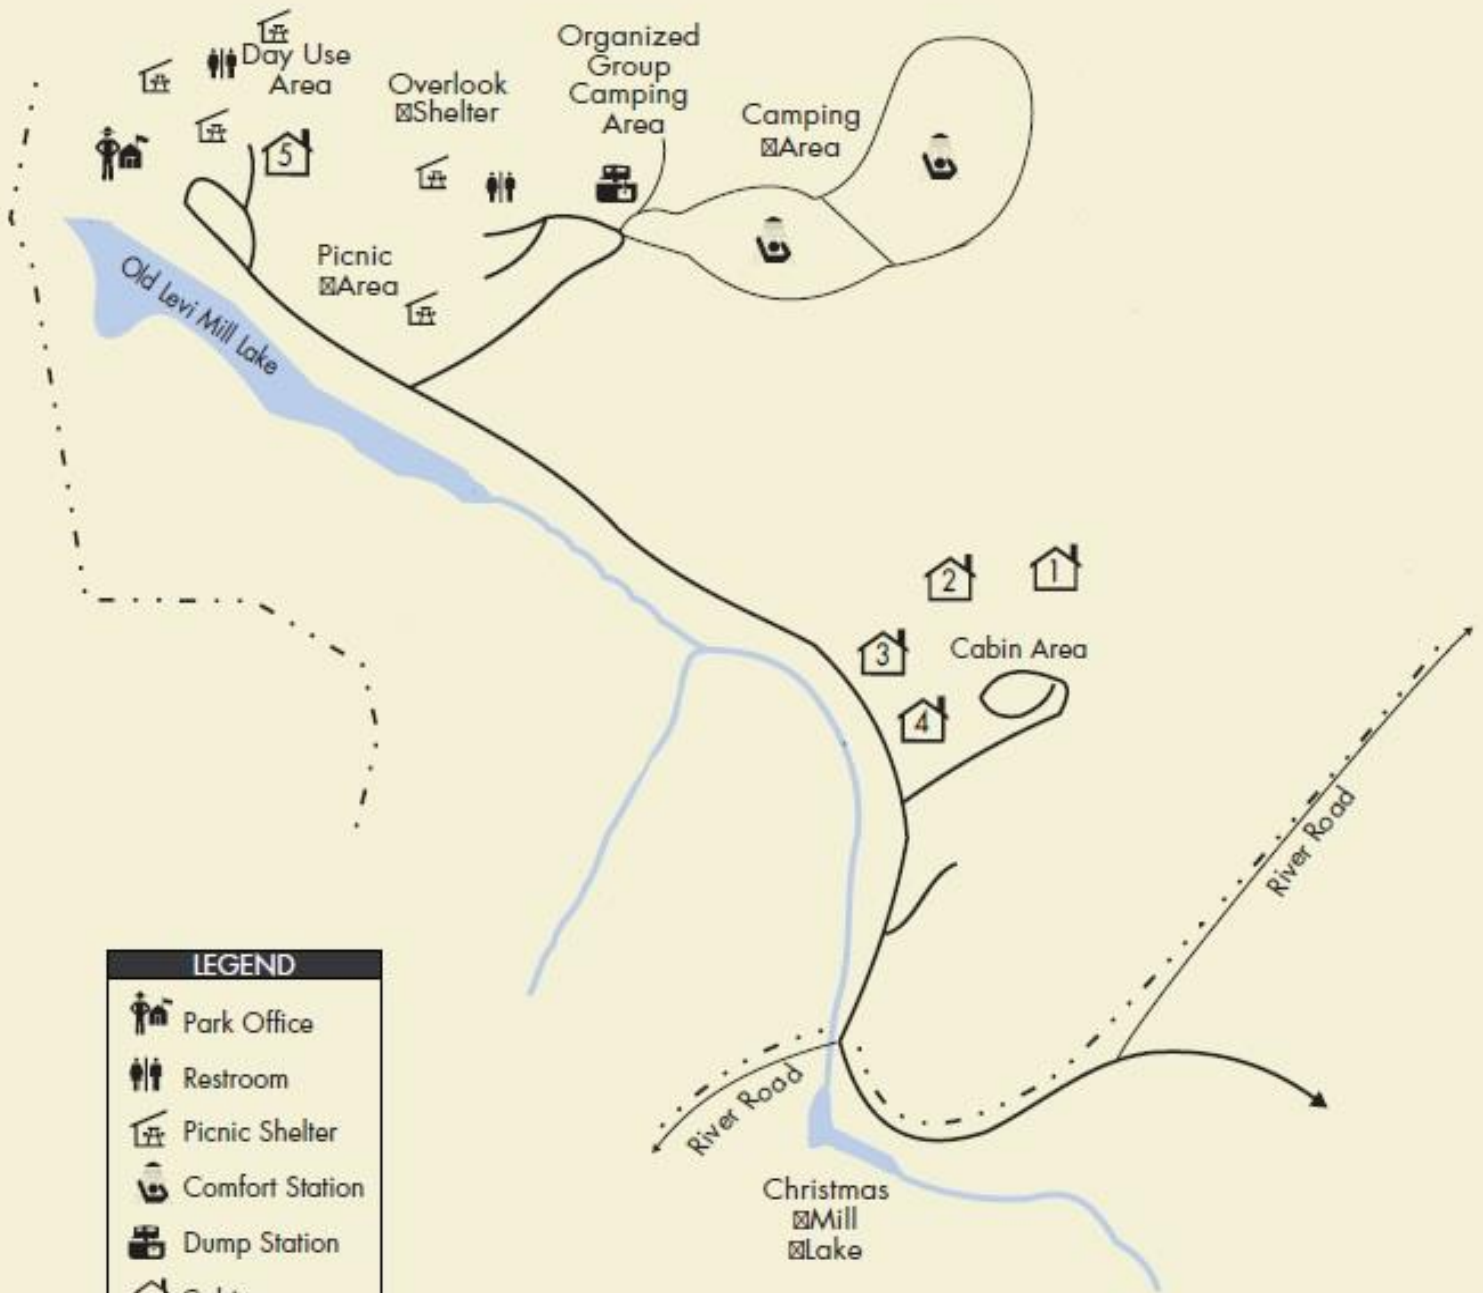

# Poinsett State Park

| LEGEND |                 |
|--------|-----------------|
|        | Park Office     |
|        | Restroom        |
|        | Picnic Shelter  |
|        | Comfort Station |
|        | Dump Station    |
|        | Cabin           |