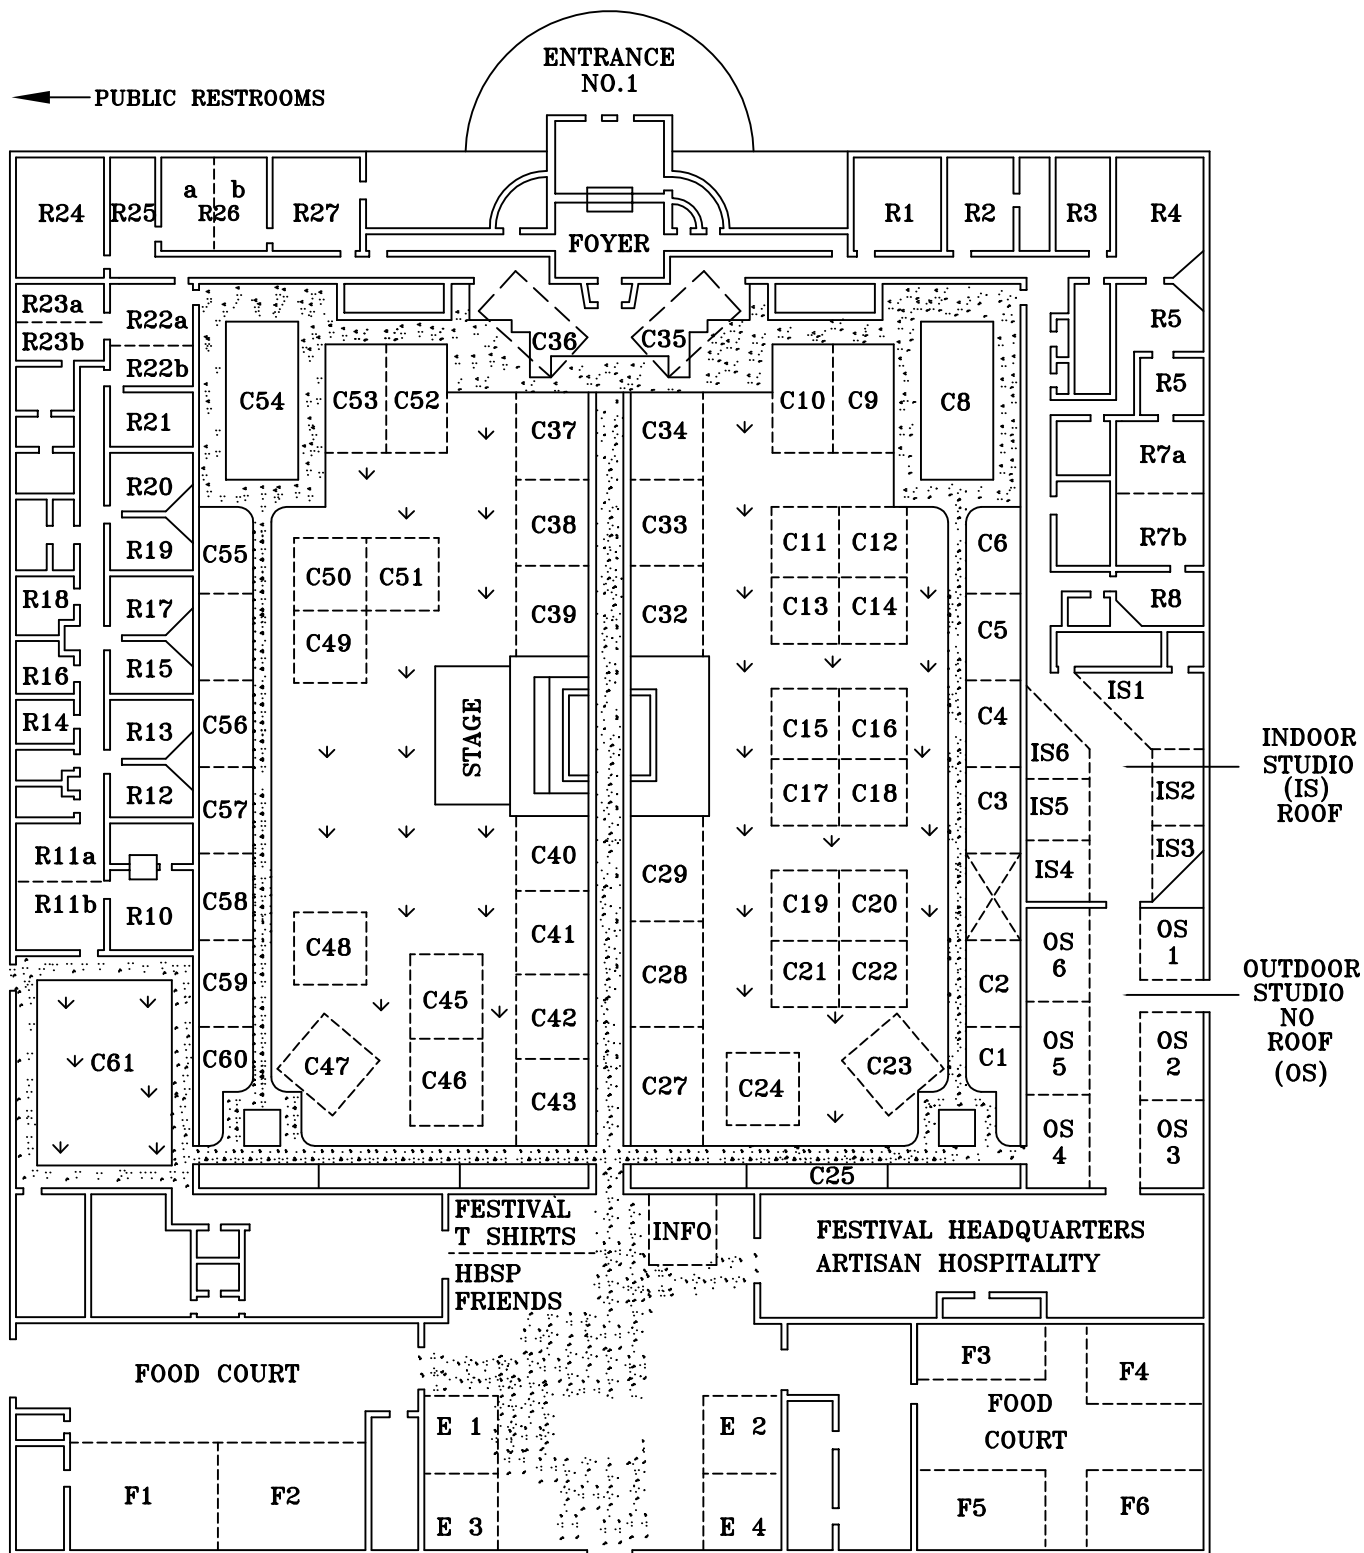

ATALAYA FESTIVAL – EXHIBITOR’S SPACE LAYOUT

CONCRETE AREAS
 GRASS AREA

R – ROOMS
 C – COURTYARD

(subject to revision)

Courtyard spaces (C1-C62 accommodate one exhibitor.

Rooms 7,11,22,23,24,26 accommodate two exhibitors.

Six exhibitors will be placed in the indoor studio (IS)

and Six will be placed in the outdoor studio. (OS)

Spaces will be added, deleted or changed as deemed necessary by festival officials.